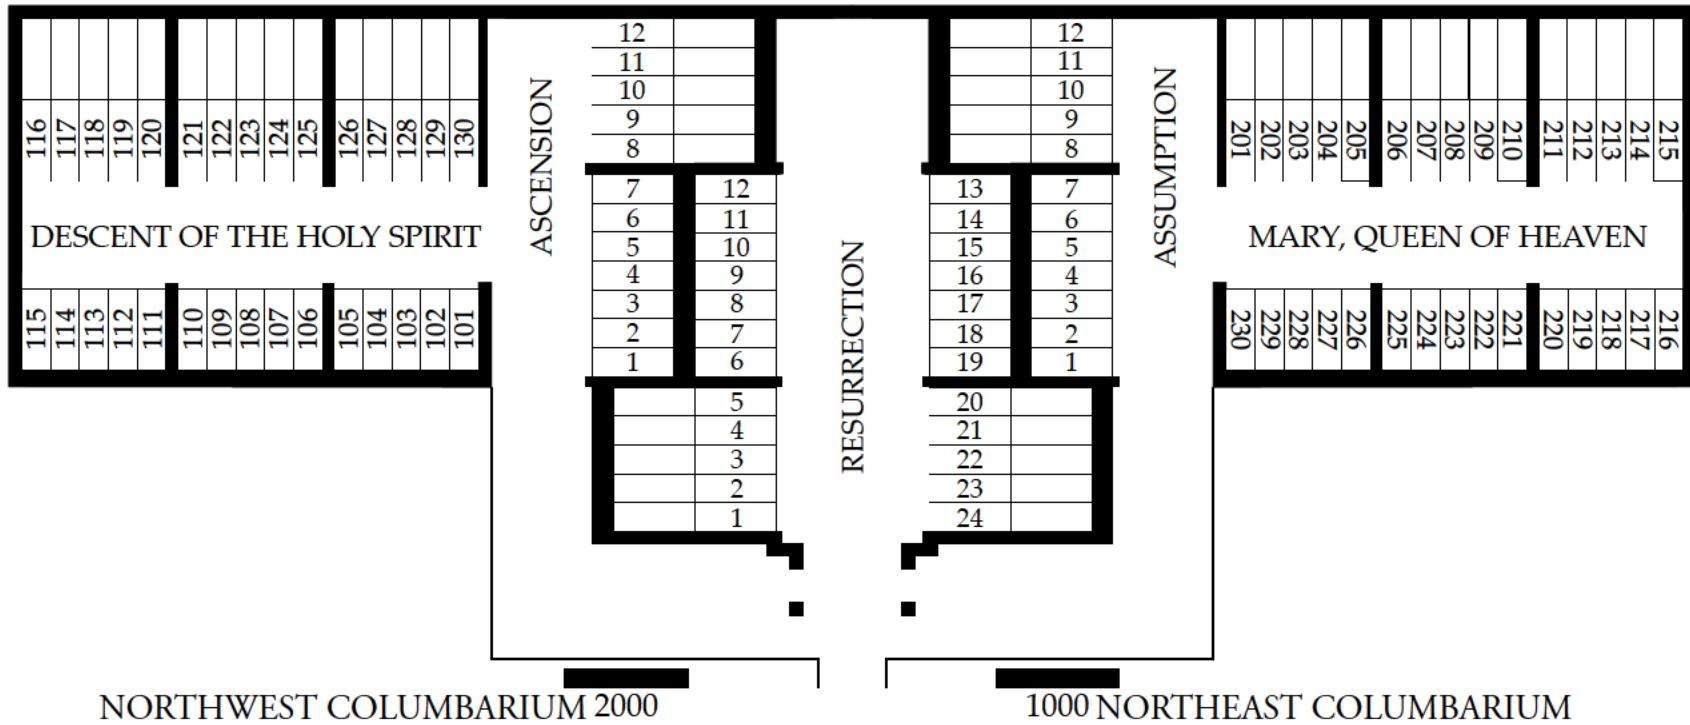

RESURRECTION GARDEN CRYPT

SEC. 19
HOLY CROSS CEMETERY